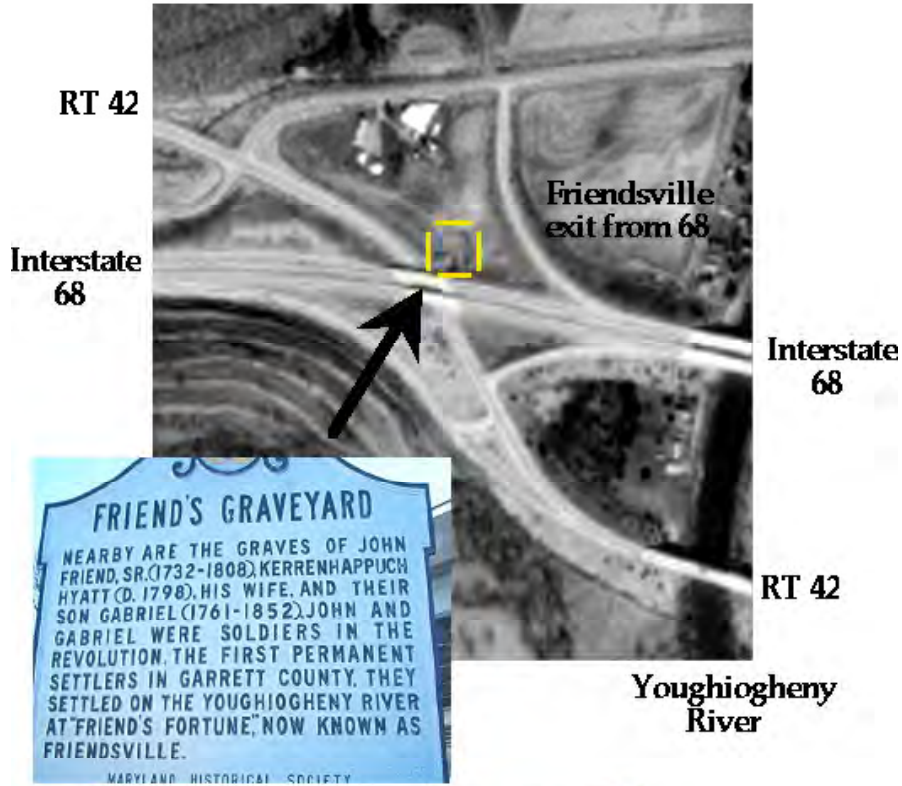

Friend's Graveyard: You can just make out the chain link fence inside the yellow lines