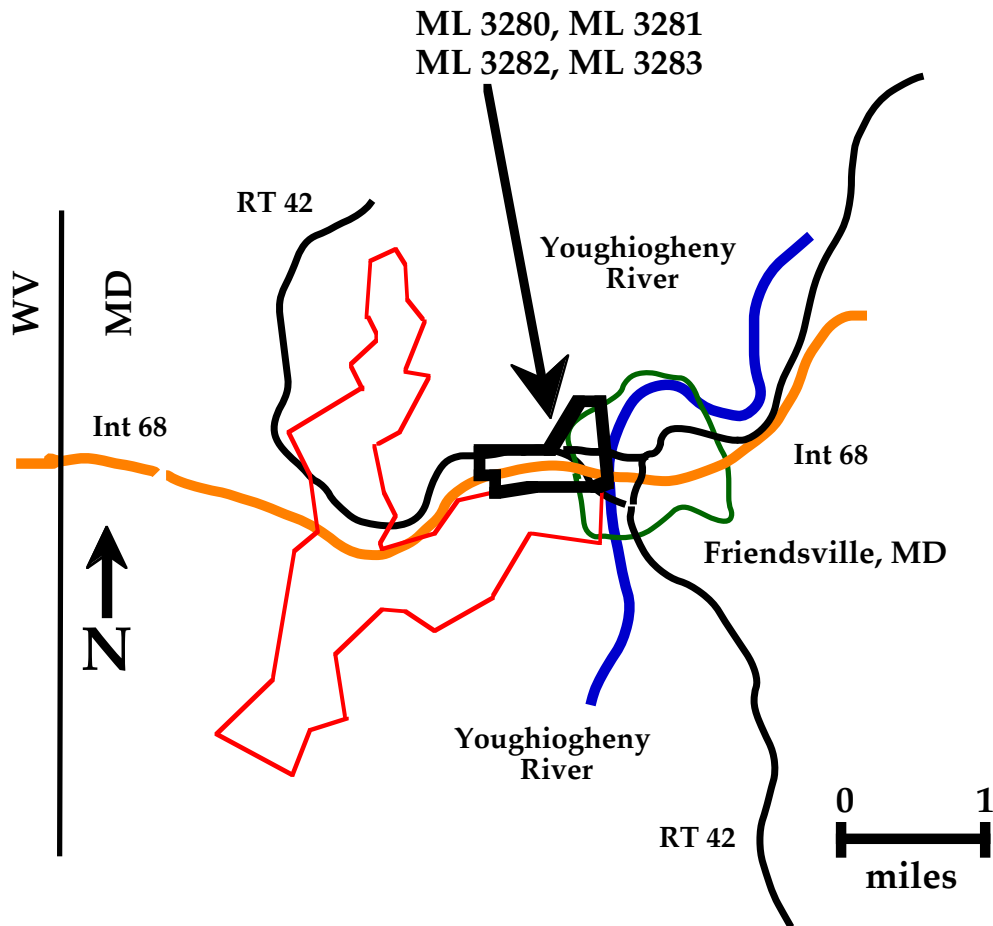

The map outline is based on USGS and ADC maps of present day Garrett County, MD. The N, E, S, and W boundaries for The Military Lots are estimated from the mile markers of the 1787 Hezh. Veatch Map of Allegany/ Garrett County Map. The proportions of the North-Western side of the 1787 map are accurate to a tenth of a mile. The actual location may shift, but based on the maps, this is a "best guess" overlay of a modern day map onto the 1787 map. The road and run names come from the 2002 ADC Map. This location of **Friends' Fortune** very accurate. The Eastern (right) side this plot rests on the Western bank on the Youghiogheny River by Friendsville, MD. The upper right corner of ML 3282 is located at the Maple Street Bridge that crosses the Youghiogheny River in present day Friendsville, MD.